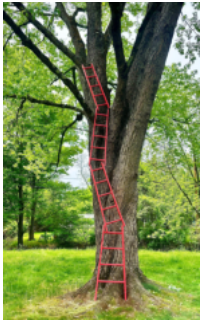

Power

Eileen M.

The Crooked Path

2022

variable

painted wood, metal

12,000